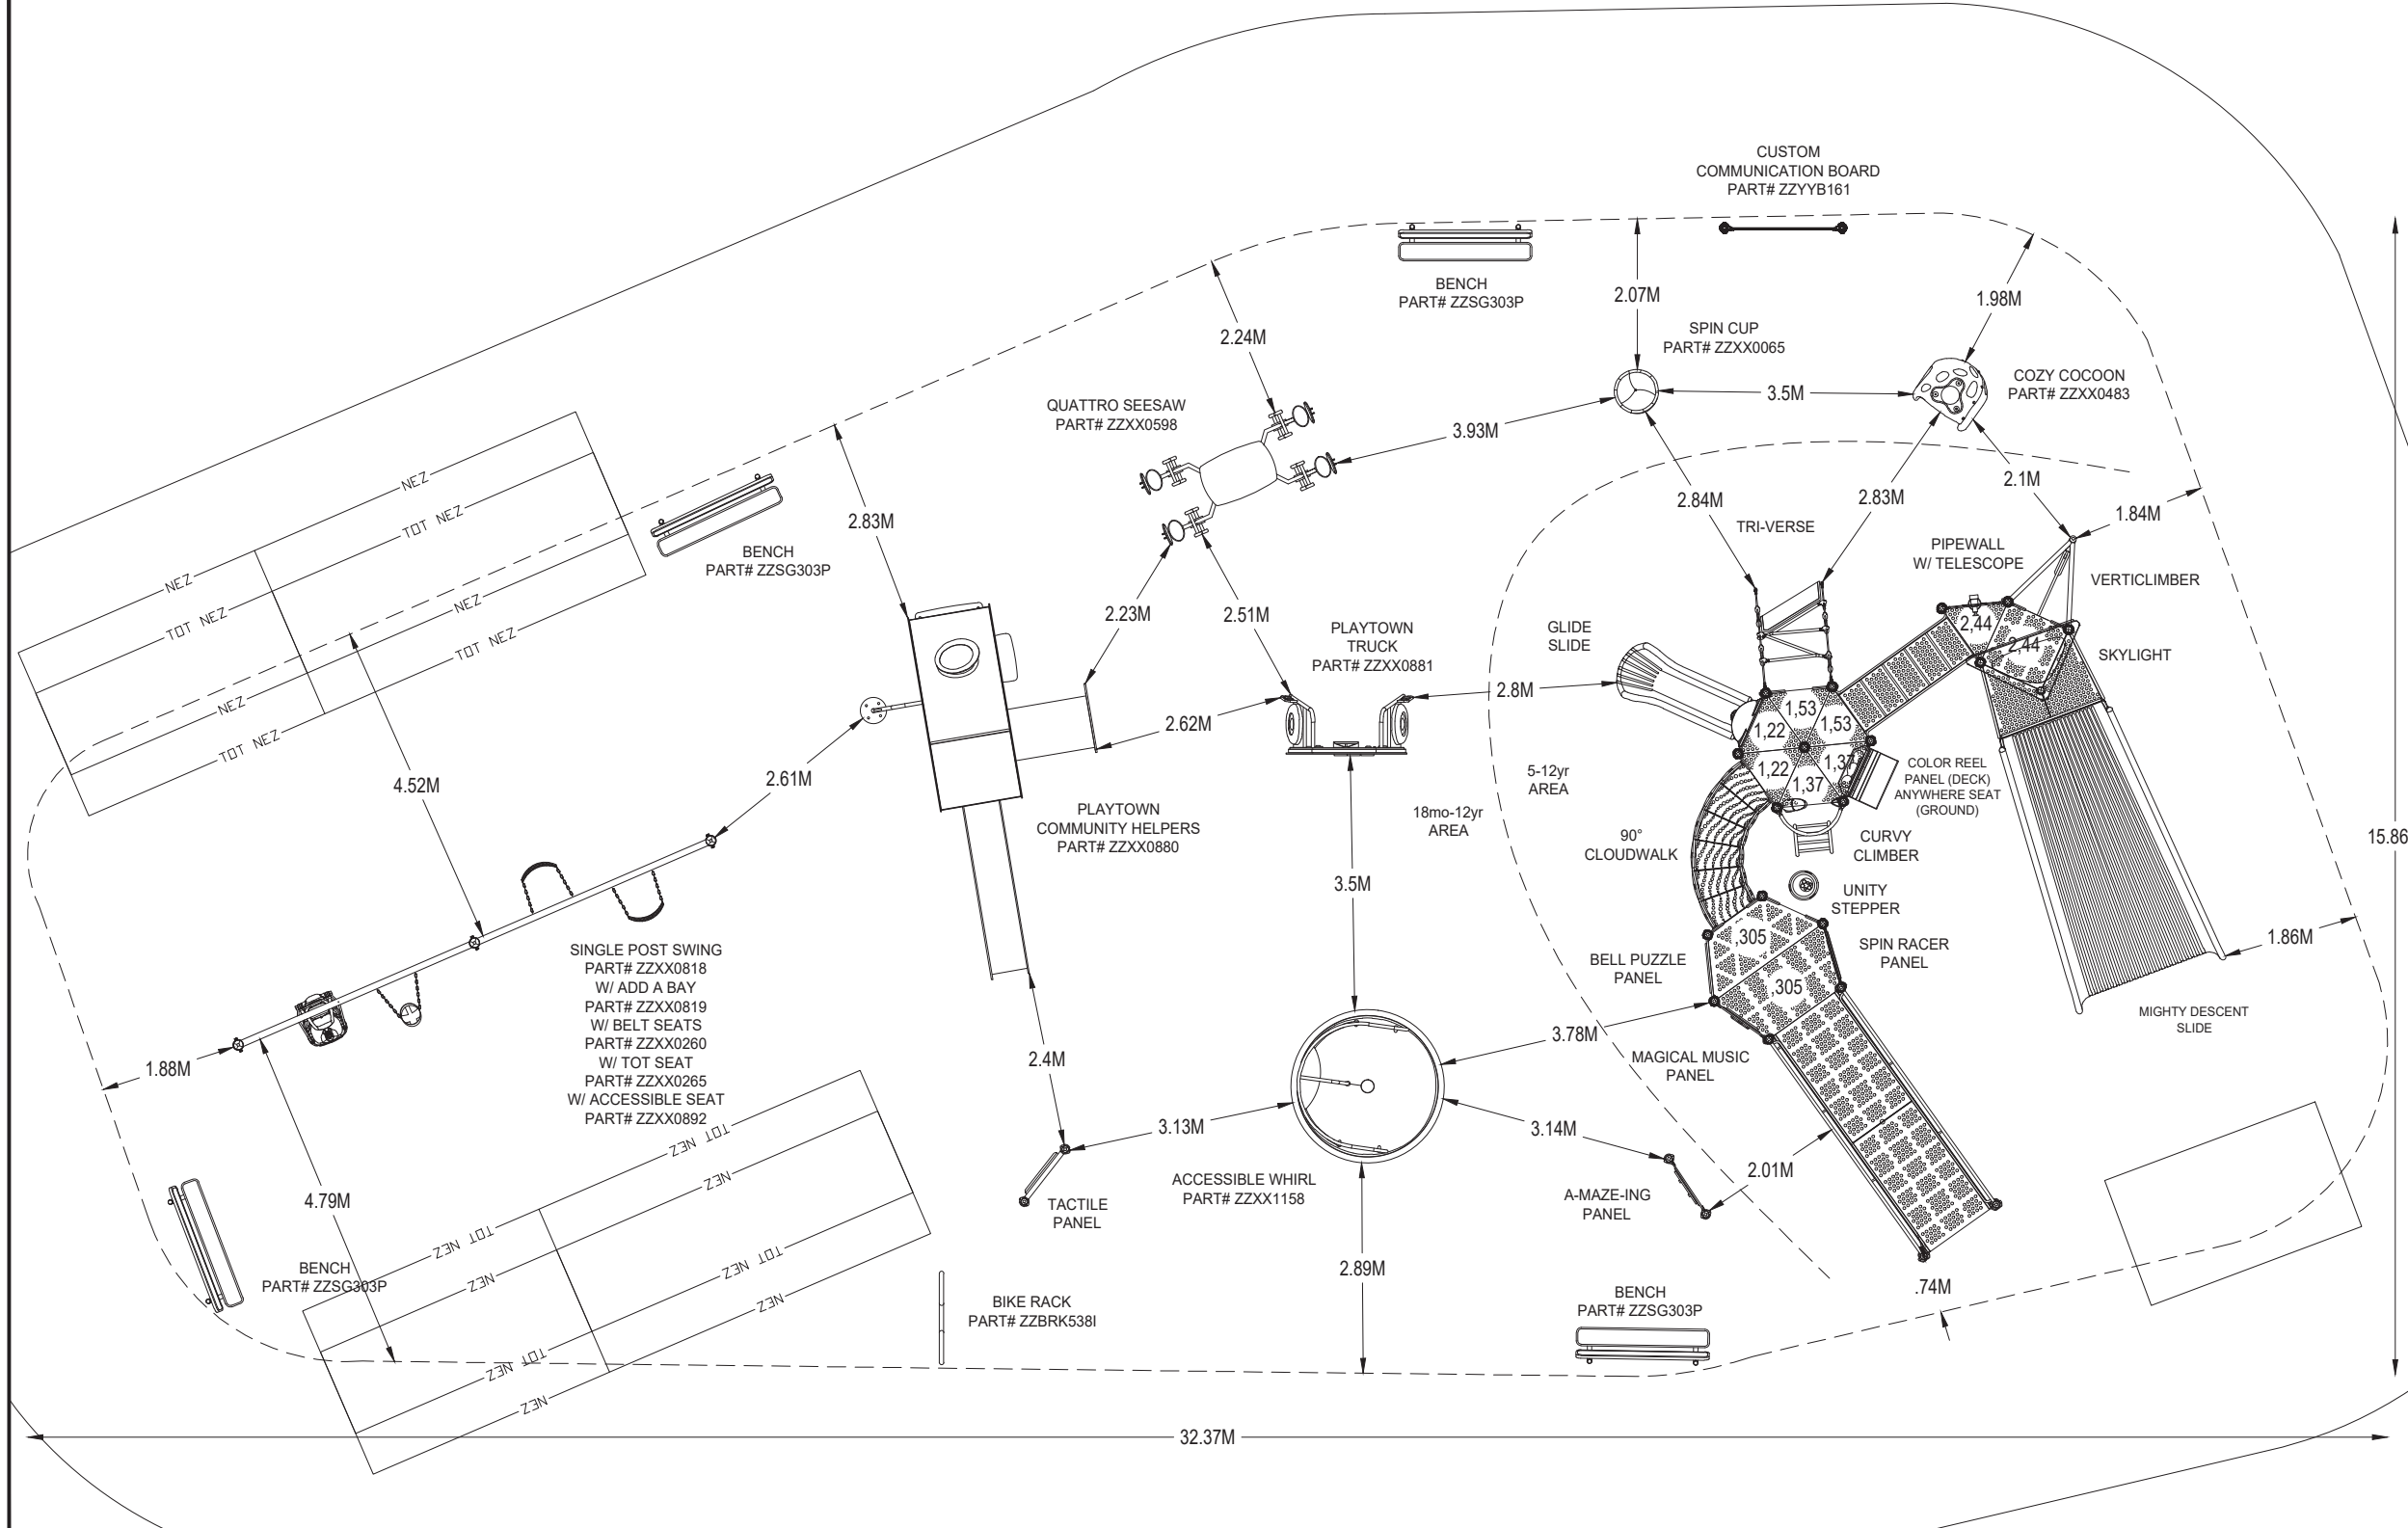

****FULLY INCLUSIVE** - 3rd Party Certified**

NEW WORLD PARK SOLUTIONS
42 Woodway Trail
Brantford, ON N3R 6G7

EQUIPMENT SIZE:
10M x 8,4M x 5,5M

USE ZONE:
15,86M x 32,37M

AREA: **401,3 SqM** PERIMETER: **81M**

FALL HEIGHT:
3,4M

USER CAPACITY: **113** AGE GROUP: **18mo-12yr**

CO-AN PARK OPTION 2

ADA SCHEDULE	Total Elevated Play Activities: 12	
	Accessible Elevated Activities	Accessible Ground-Level Play Types
Required	6	3
Provided	12	6

✓ CSA Z614-20

*PLAYGROUND SUPERVISION REQUIRED

PROJECT NO: 24-15614A	SCALE: 1:100
DRAWN BY: JESSE HOUSER	Paper Size B
DATE: 20-DEC-2024	