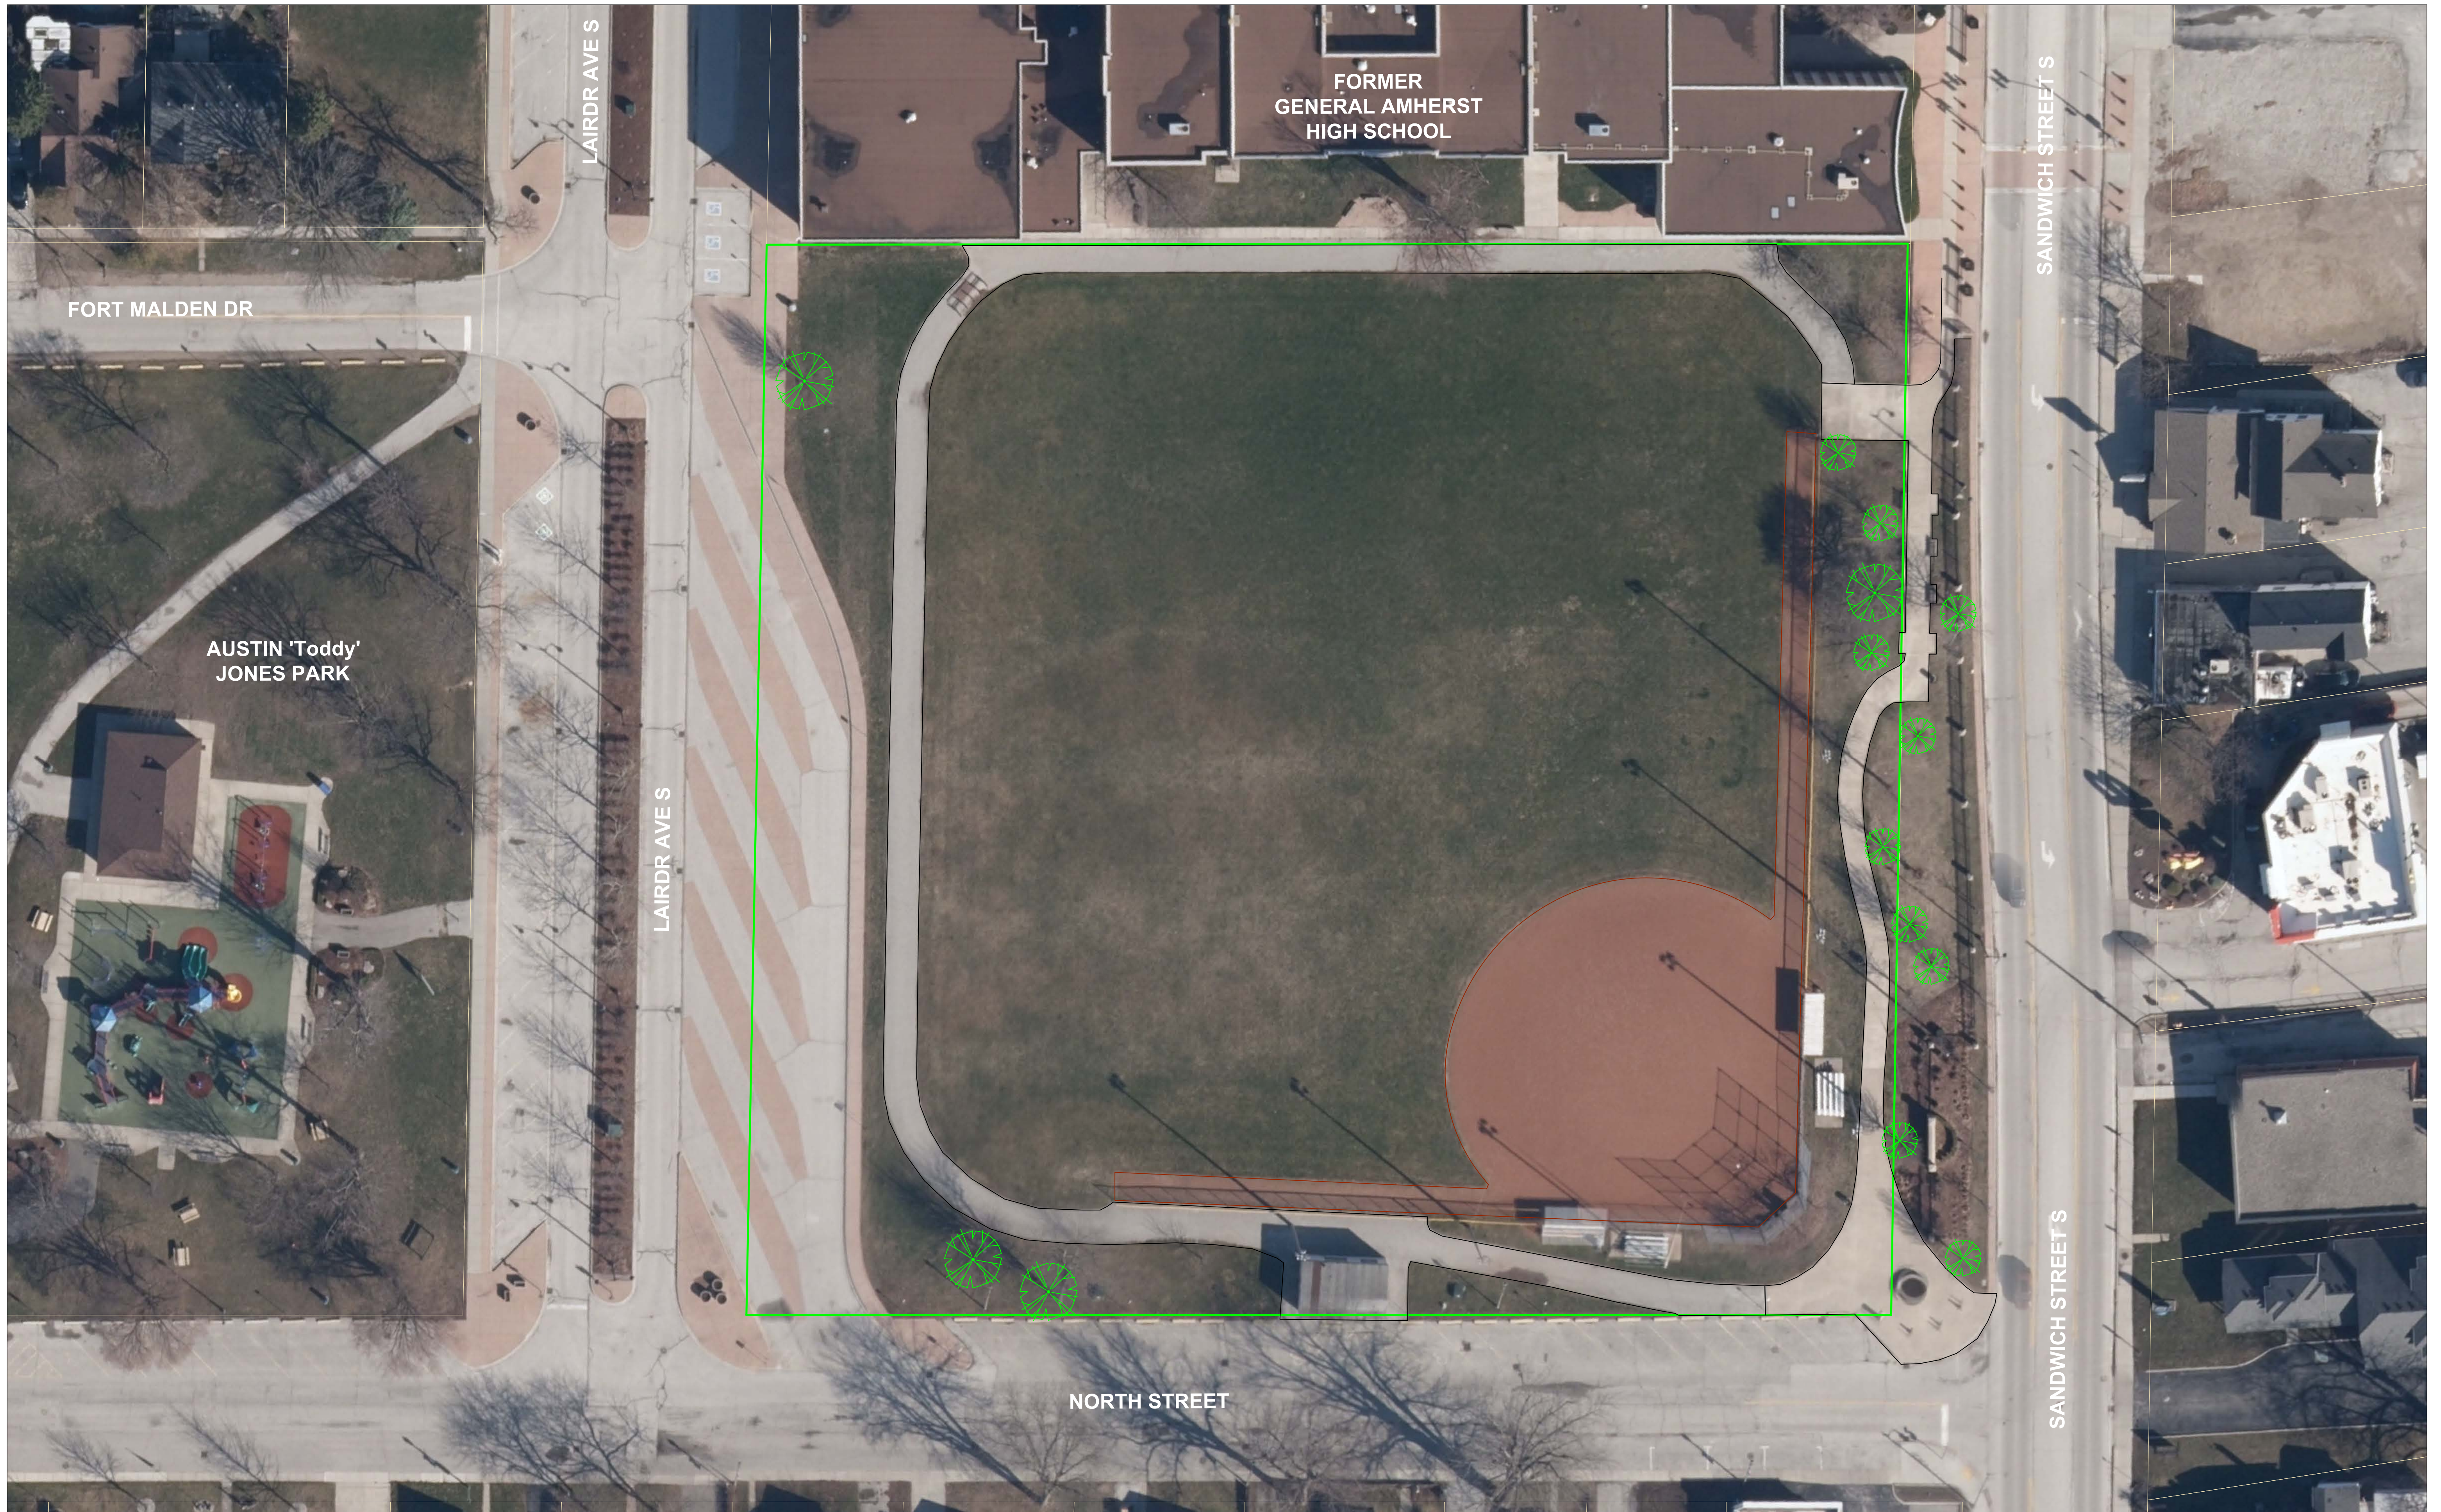

**BEAUDOIN PARK - EXISTING CONDITIONS**

JULY 2024

N.T.S.

**BELLEVUE HOUSE - EXISTING CONDITIONS**

JULY 2024

N.T.S.

FORT MALDEN DR

LAIRDR AVE S

FORMER  
GENERAL AMHERST  
HIGH SCHOOL

SANDWICH STREET S

AUSTIN 'Toddy'  
JONES PARK

LAIRDR AVE S

NORTH STREET

SANDWICH STREET S

**BILL WIGLE PARK - EXISTING CONDITIONS**

JULY 2024

N.T.S.

RIVER CANARD PARK - EXISTING CONDITIONS

JULY 2024

N.T.S.

SEAGRAM'S GARDEN - EXISTING CONDITIONS  
JULY 2024

N.T.S.

DETROIT RIVER

SHIPPING MARKER

'HOLE IN THE WALL' PHOTO FRAME

PARKING

ACCESSIBLE PARKING

TOURIST INFORMATION BLDG

SANDWICH ST N

SEAGRAM'S GARDEN

WILLIAM ST

**NORTH GATEWAY - EXISTING CONDITIONS**