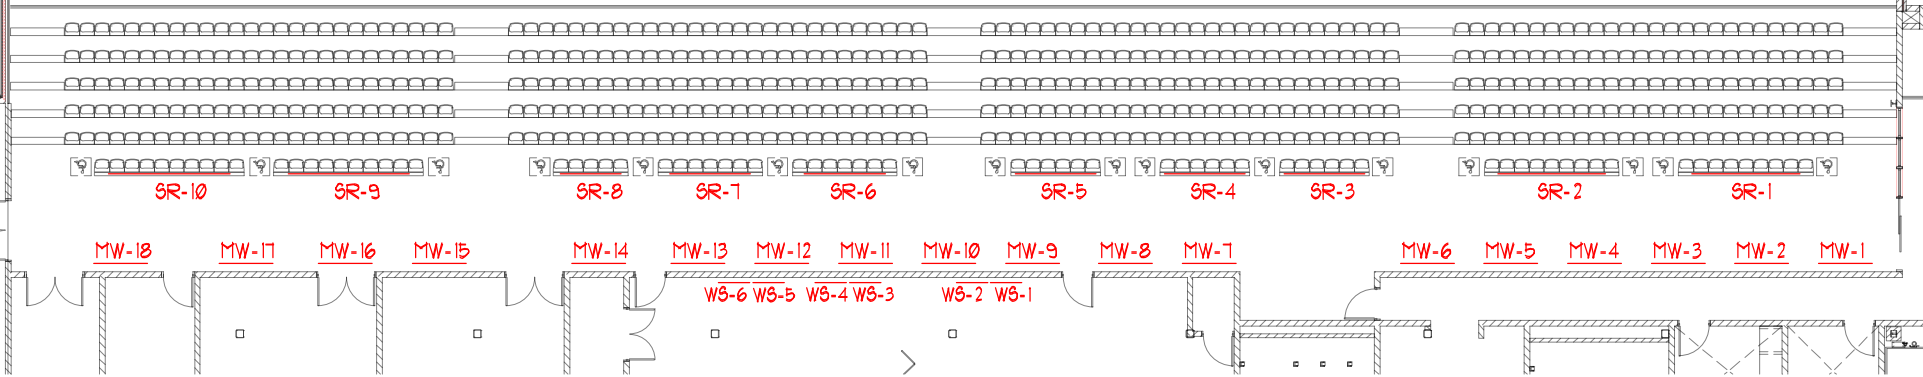

LEGEND

- RB - RINK BOARD
- BL - BACK LIT
- PB - PRESS BOX
- MW - MEZZANINE WALL
- SR - SPECTATOR RAIL
- WS - WINDOW STICKER

LIBRO CENTRE - ADVERTISING LAYOUT - RINK 'A'