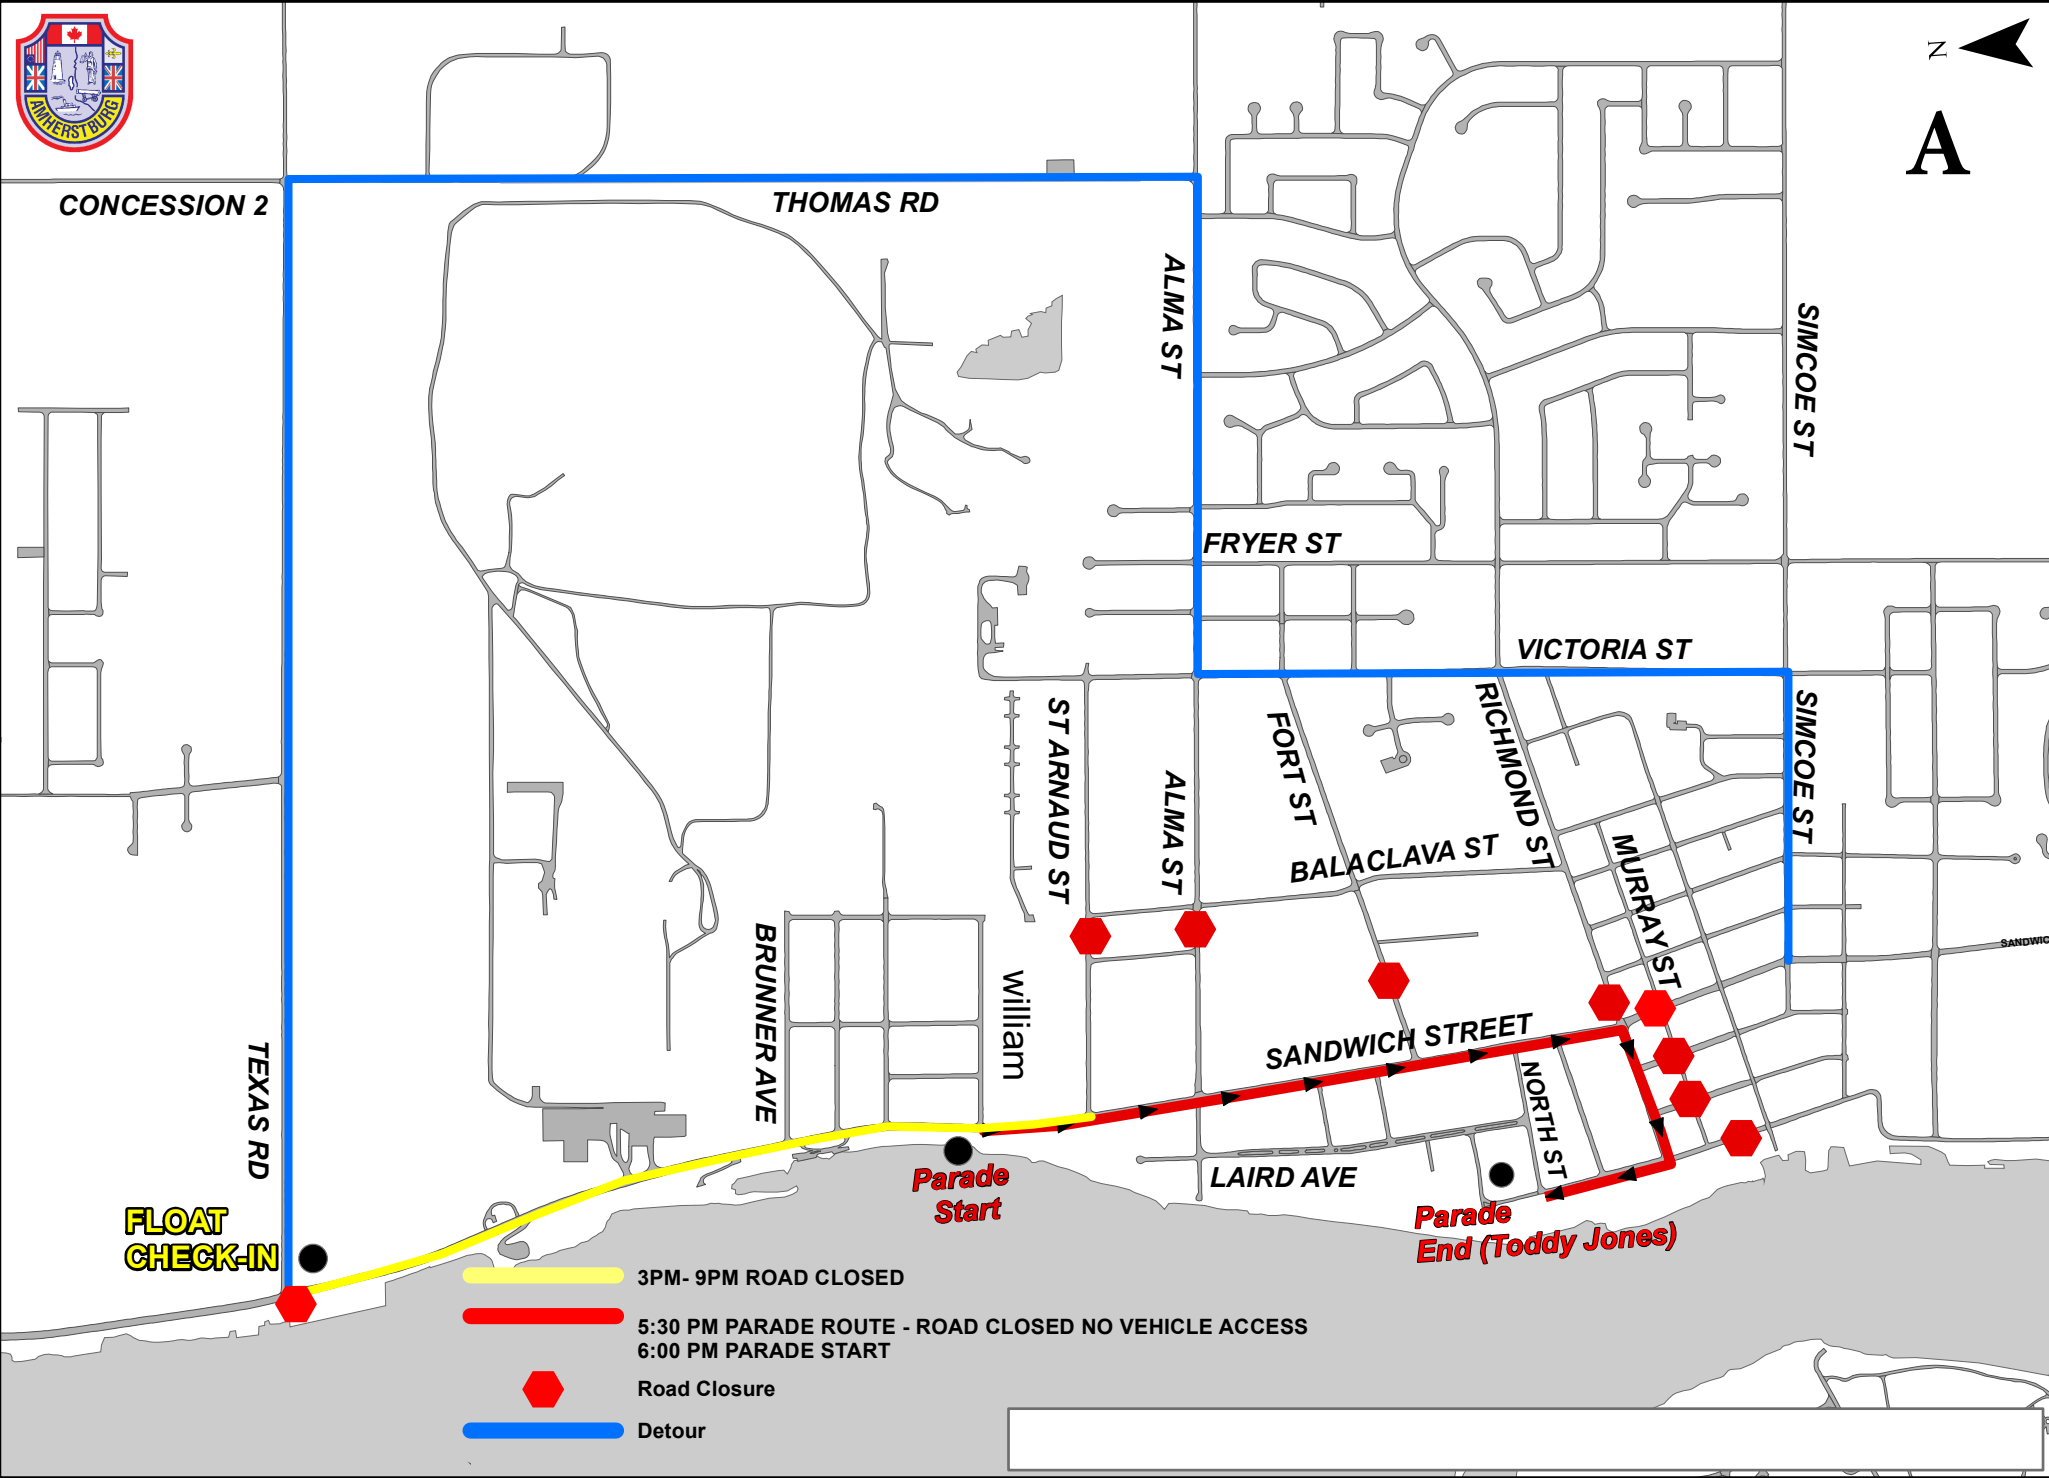

SANTA CLAUS PARADE ROUTE - NOTICE OF 2021 ROAD CLOSURES - SATURDAY, NOVEMBER 27 3-9PM

CONCESSION 2

THOMAS RD

ALMA ST

SIMCOE ST

FRYER ST

VICTORIA ST

SIMCOE ST

ST ARNAUD ST

ALMA ST

FORT ST

RICHMOND ST

BALACLAVA ST

MURRAY ST

BRUNNER AVE

William

SANDWICH STREET

NORTH ST

LAIRD AVE

TEXAS RD

FLOAT CHECK-IN

Parade Start

Parade End (Toddy Jones)

-  3PM- 9PM ROAD CLOSED
-  5:30 PM PARADE ROUTE - ROAD CLOSED NO VEHICLE ACCESS
6:00 PM PARADE START
-  Road Closure
-  Detour